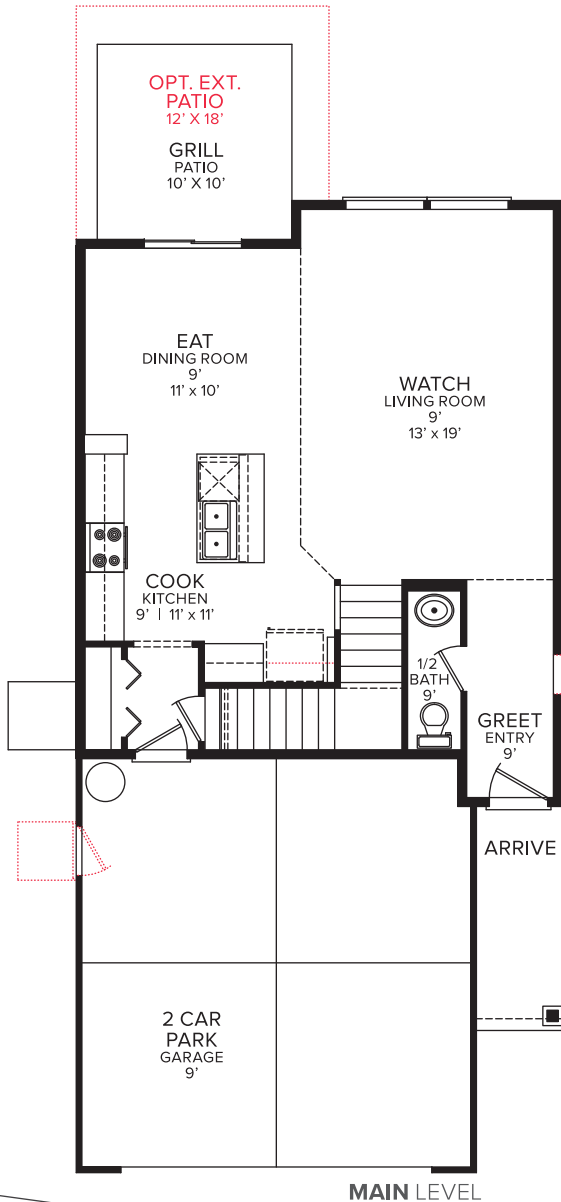

HAILEY | 1775 SQ. FT.

25 FT. WIDE 50 FT. DEEP

ADDITIONAL OPTIONS (Options shown in smaller red dots, even if printed on a black & white printer)

COTTAGE ELEVATION

BUNGALOW ELEVATION

CHARMING FEATURES...

- 3 bedrooms / 2.5 baths
- beautiful master suite
- 2 car garage
- dining room
- upstairs loft
- convenient utility room