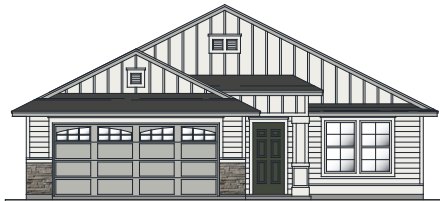

THE CHANDLER 1447

38' wide 58' deep

3 | 2 | 2-3

TRADITIONAL

CRAFTSMAN

COTTAGE

BUNGALOW

MODERN