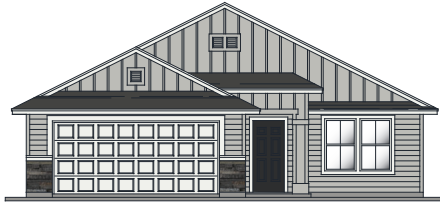

THE CHANDLER 1447

38' wide 58' deep

3 | 2 | 2-3

TRADITIONAL

CRAFTSMAN

COTTAGE

BUNGALOW

MODERN