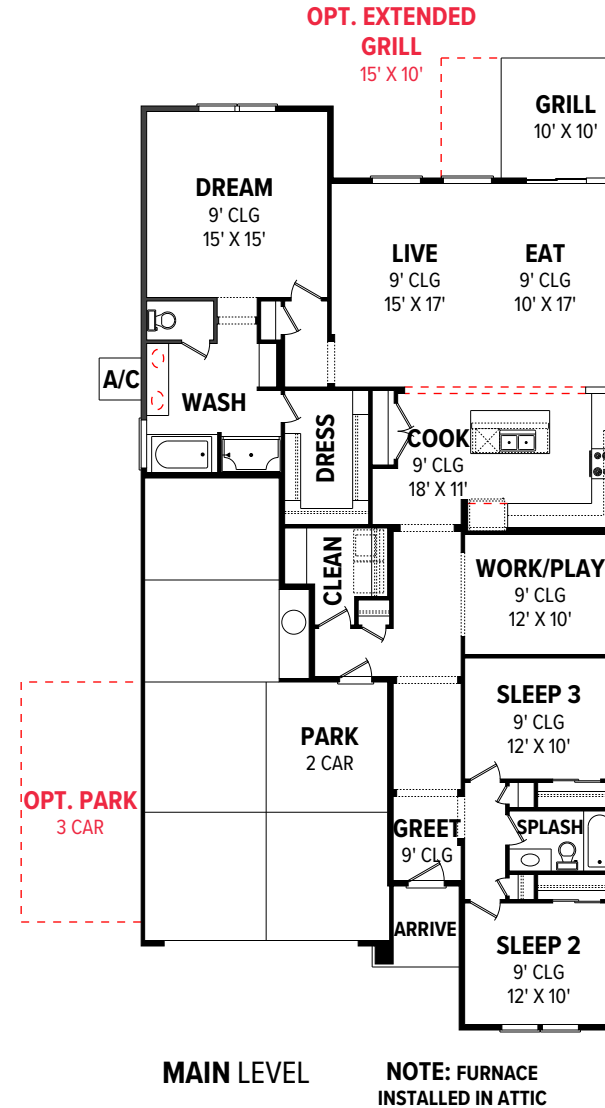

THE MIRAMAR 2054

40' WIDE 77' DEEP

3 🚗 | 2 🏠 | 3-4 🚗

COTTAGE

BUNGALOW

FARMHOUSE

*Floor plan flyers are for illustrative purposes only. We're always working to make our CBH floor plans even better. Floor plans are subject to change and available spec homes may have variations that are different than the floor plans and options shown on this flyer. Common options are shown as red dots and may not be included in the available spec home. Community specific requirements and/or elevations styles may cause elevation details, masonry, and window placement variations. Room dimensions and ceiling heights are approximated based on main room-defining walls. Buyer and buyer's agent to verify all room dimensions and available spec home specific floor plan details and options. See a CBH Sales Specialist for details. Marketed by CBH Sales and Marketing, Inc. RCE-923. Updated 08.08.23