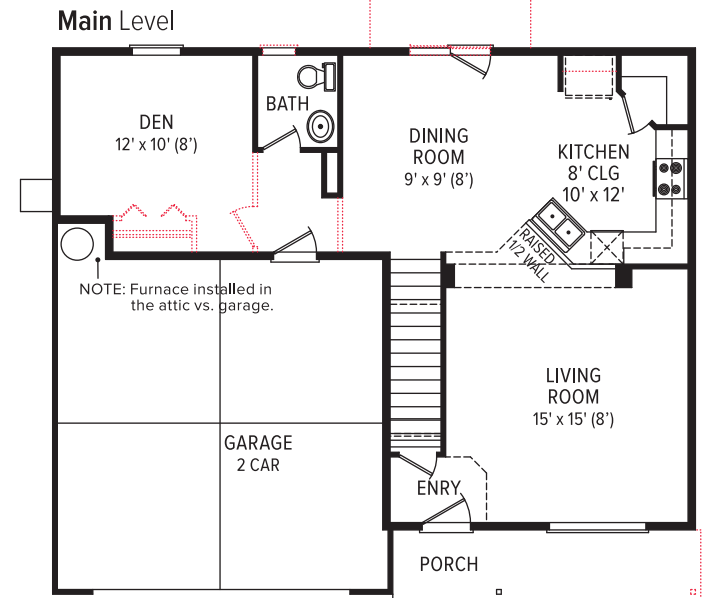

THE BOXWOOD 2076

40' wide 34' deep ADVANTAGE COLLECTION

3-4 🚗 | 2.5 🏠 | 2 🚗

CLASSIC

TRADITIONAL

CRAFTSMAN

Upper Level

Main Level