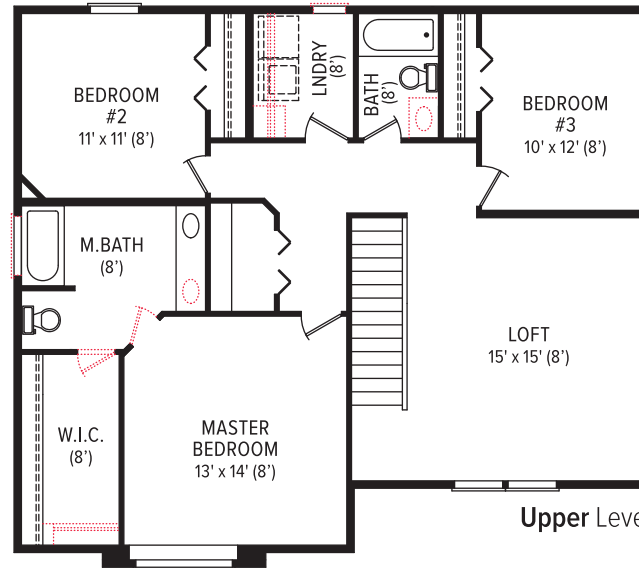

THE BOXWOOD 2076

40' wide 34' deep ADVANTAGE COLLECTION

3-4 🚗 | 2.5 🏠 | 2 🚗

CLASSIC

TRADITIONAL

CRAFTSMAN

Upper Level

Main Level