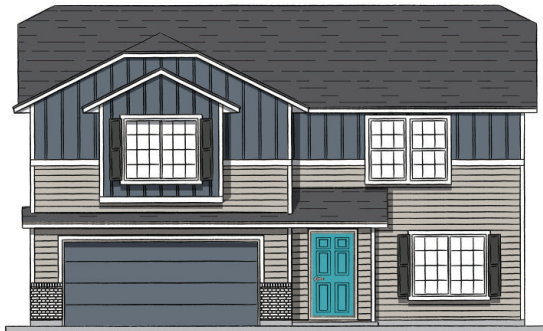

THE BOXWOOD 2076

40' wide 34' deep ADVANTAGE COLLECTION

3-4 🚗 | 2.5 🏠 | 2 🚗

CLASSIC

TRADITIONAL

CRAFTSMAN

Upper Level

Main Level